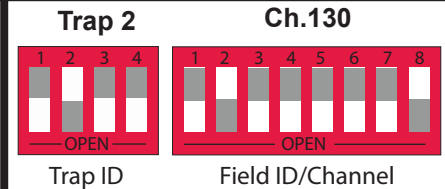

## DIP SWITCH SETTINGS

For use with Long Range's wireless **counter systems** and **R4300** receivers

When the switch is pressed flush **TOWARD** the number, it is ON. When the switch is pressed flush **AWAY** from the number, it is OFF.

### Receivers

Box ID 1  
Ch.128  
Trap 1  
Trap 2  
Trap 3  
Trap 4

Box ID 2  
Ch.129  
Trap 1  
Trap 2  
Trap 3  
Trap 4

Box ID 3  
Ch.130  
Trap 1  
Trap 2  
Trap 3  
Trap 4

Box ID 4  
Ch.131  
Trap 1  
Trap 2  
Trap 3  
Trap 4