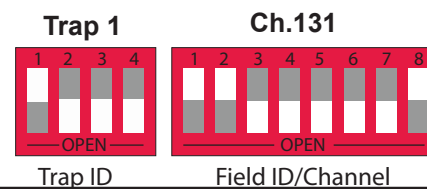

## DIP SWITCH SETTINGS

For use with Long Range's wireless **counter systems** and **R4300** receivers

When the switch is pressed flush **TOWARD** the number, it is ON. When the switch is pressed flush **AWAY** from the number, it is OFF.

### Receivers

Box ID 1  
Ch.128  
Trap 1  
Trap 2  
Trap 3  
Trap 4

Box ID 2  
Ch.129  
Trap 1  
Trap 2  
Trap 3  
Trap 4

Box ID 3  
Ch.130  
Trap 1  
Trap 2  
Trap 3  
Trap 4

Box ID 4  
Ch.131  
Trap 1  
Trap 2  
Trap 3  
Trap 4