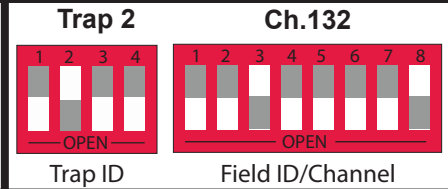

Counter Transmitter

Receivers

Box ID 5
Ch.132
Trap 1
Trap 2
Trap 3
Trap 4