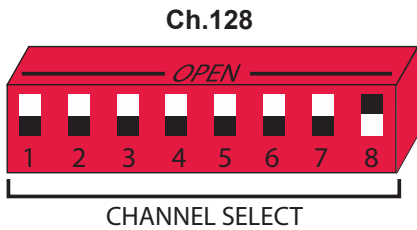

Counter Transmitter

Receivers

Box ID 1
Ch.128
Trap 1
Trap 2
Trap 3
Trap 4