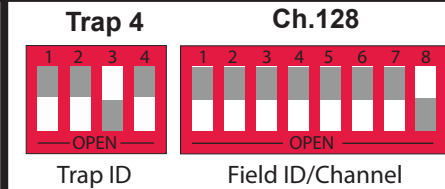

Counter Transmitter

Receivers

Box ID 1
Ch.128
Trap 1
Trap 2
Trap 3
Trap 4