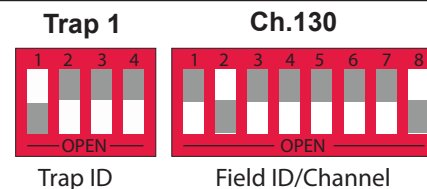

## DIP SWITCH SETTINGS

For use with Long Range's wireless **counter systems** and **R4300** receivers

When the switch is pressed flush **TOWARD** the number, it is ON. When the switch is pressed flush **AWAY** from the number, it is OFF.

### Receivers

Box ID 1  
Ch.128  
Trap 1  
Trap 2  
Trap 3  
Trap 4

Box ID 2  
Ch.129  
Trap 1  
Trap 2  
Trap 3  
Trap 4

Box ID 3  
Ch.130  
Trap 1  
Trap 2  
Trap 3  
Trap 4

Box ID 4  
Ch.131  
Trap 1  
Trap 2  
Trap 3  
Trap 4