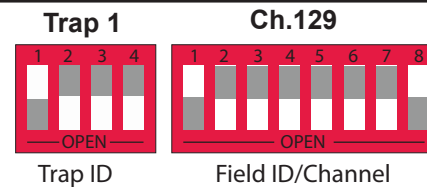

Box ID 2
Ch.129
Trap 1
Trap 2
Trap 3
Trap 4