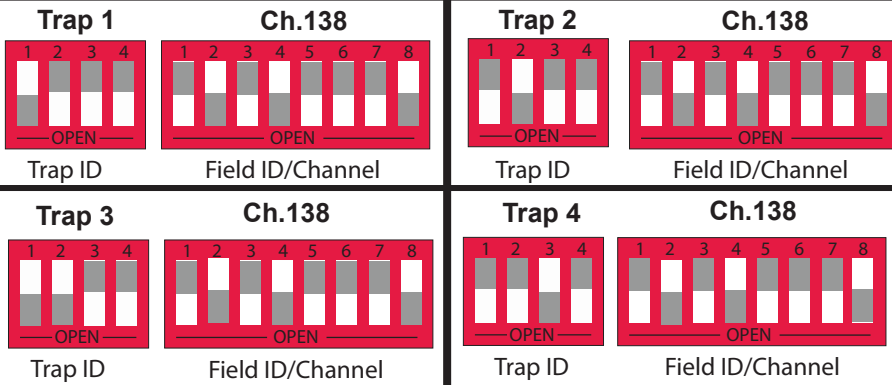

Box ID 11
Ch.138
Trap 1
Trap 2
Trap 3
Trap 4