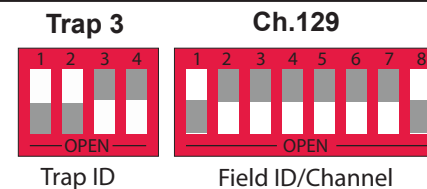

Box ID 2
Ch.129
Trap 1
Trap 2
Trap 3
Trap 4