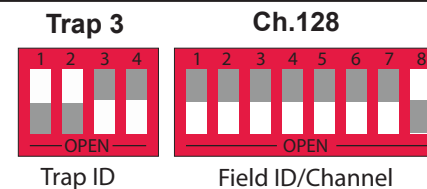

Counter Transmitter

Receivers

Box ID 1
Ch.128
Trap 1
Trap 2
Trap 3
Trap 4