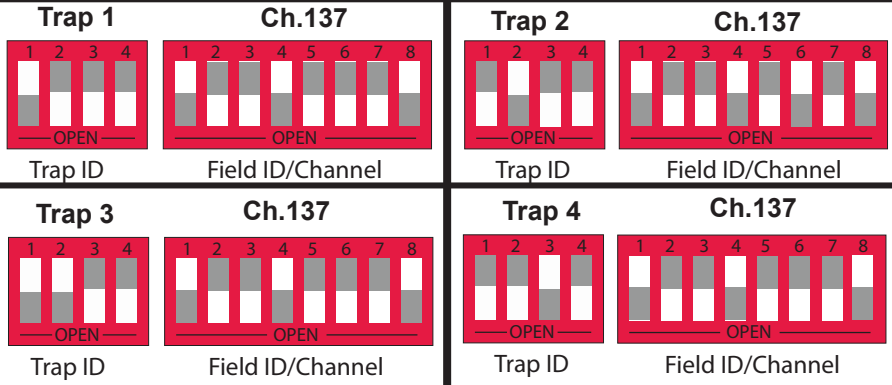

Counter Transmitter

Receivers

Box ID 10
Ch.137
Trap 1
Trap 2
Trap 3
Trap 4