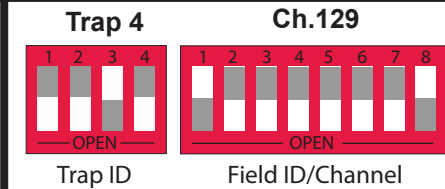

Box ID 2
Ch.129
Trap 1
Trap 2
Trap 3
Trap 4