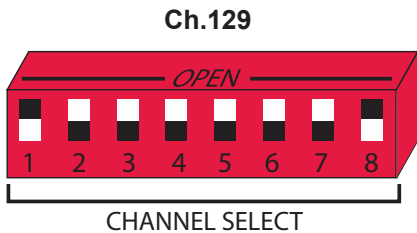

Box ID 2
Ch.129
Trap 1
Trap 2
Trap 3
Trap 4