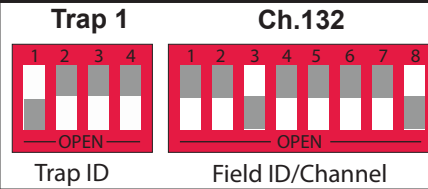

Counter Transmitter

Receivers

Box ID 5
Ch.132
Trap 1
Trap 2
Trap 3
Trap 4