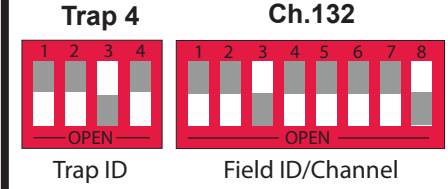

Counter Transmitter

Receivers

Box ID 5
Ch.132
Trap 1
Trap 2
Trap 3
Trap 4