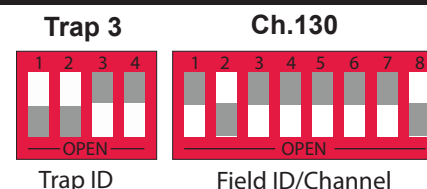

## DIP SWITCH SETTINGS

For use with Long Range's wireless **counter systems** and **R4300** receivers

When the switch is pressed flush **TOWARD** the number, it is ON. When the switch is pressed flush **AWAY** from the number, it is OFF.

### Receivers

Box ID 1  
Ch.128  
Trap 1  
Trap 2  
Trap 3  
Trap 4

Box ID 2  
Ch.129  
Trap 1  
Trap 2  
Trap 3  
Trap 4

Box ID 3  
Ch.130  
Trap 1  
Trap 2  
Trap 3  
Trap 4

Box ID 4  
Ch.131  
Trap 1  
Trap 2  
Trap 3  
Trap 4