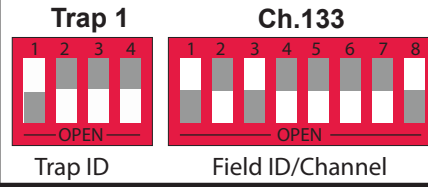

Box ID 6
Ch.133
Trap 1
Trap 2
Trap 3
Trap 4